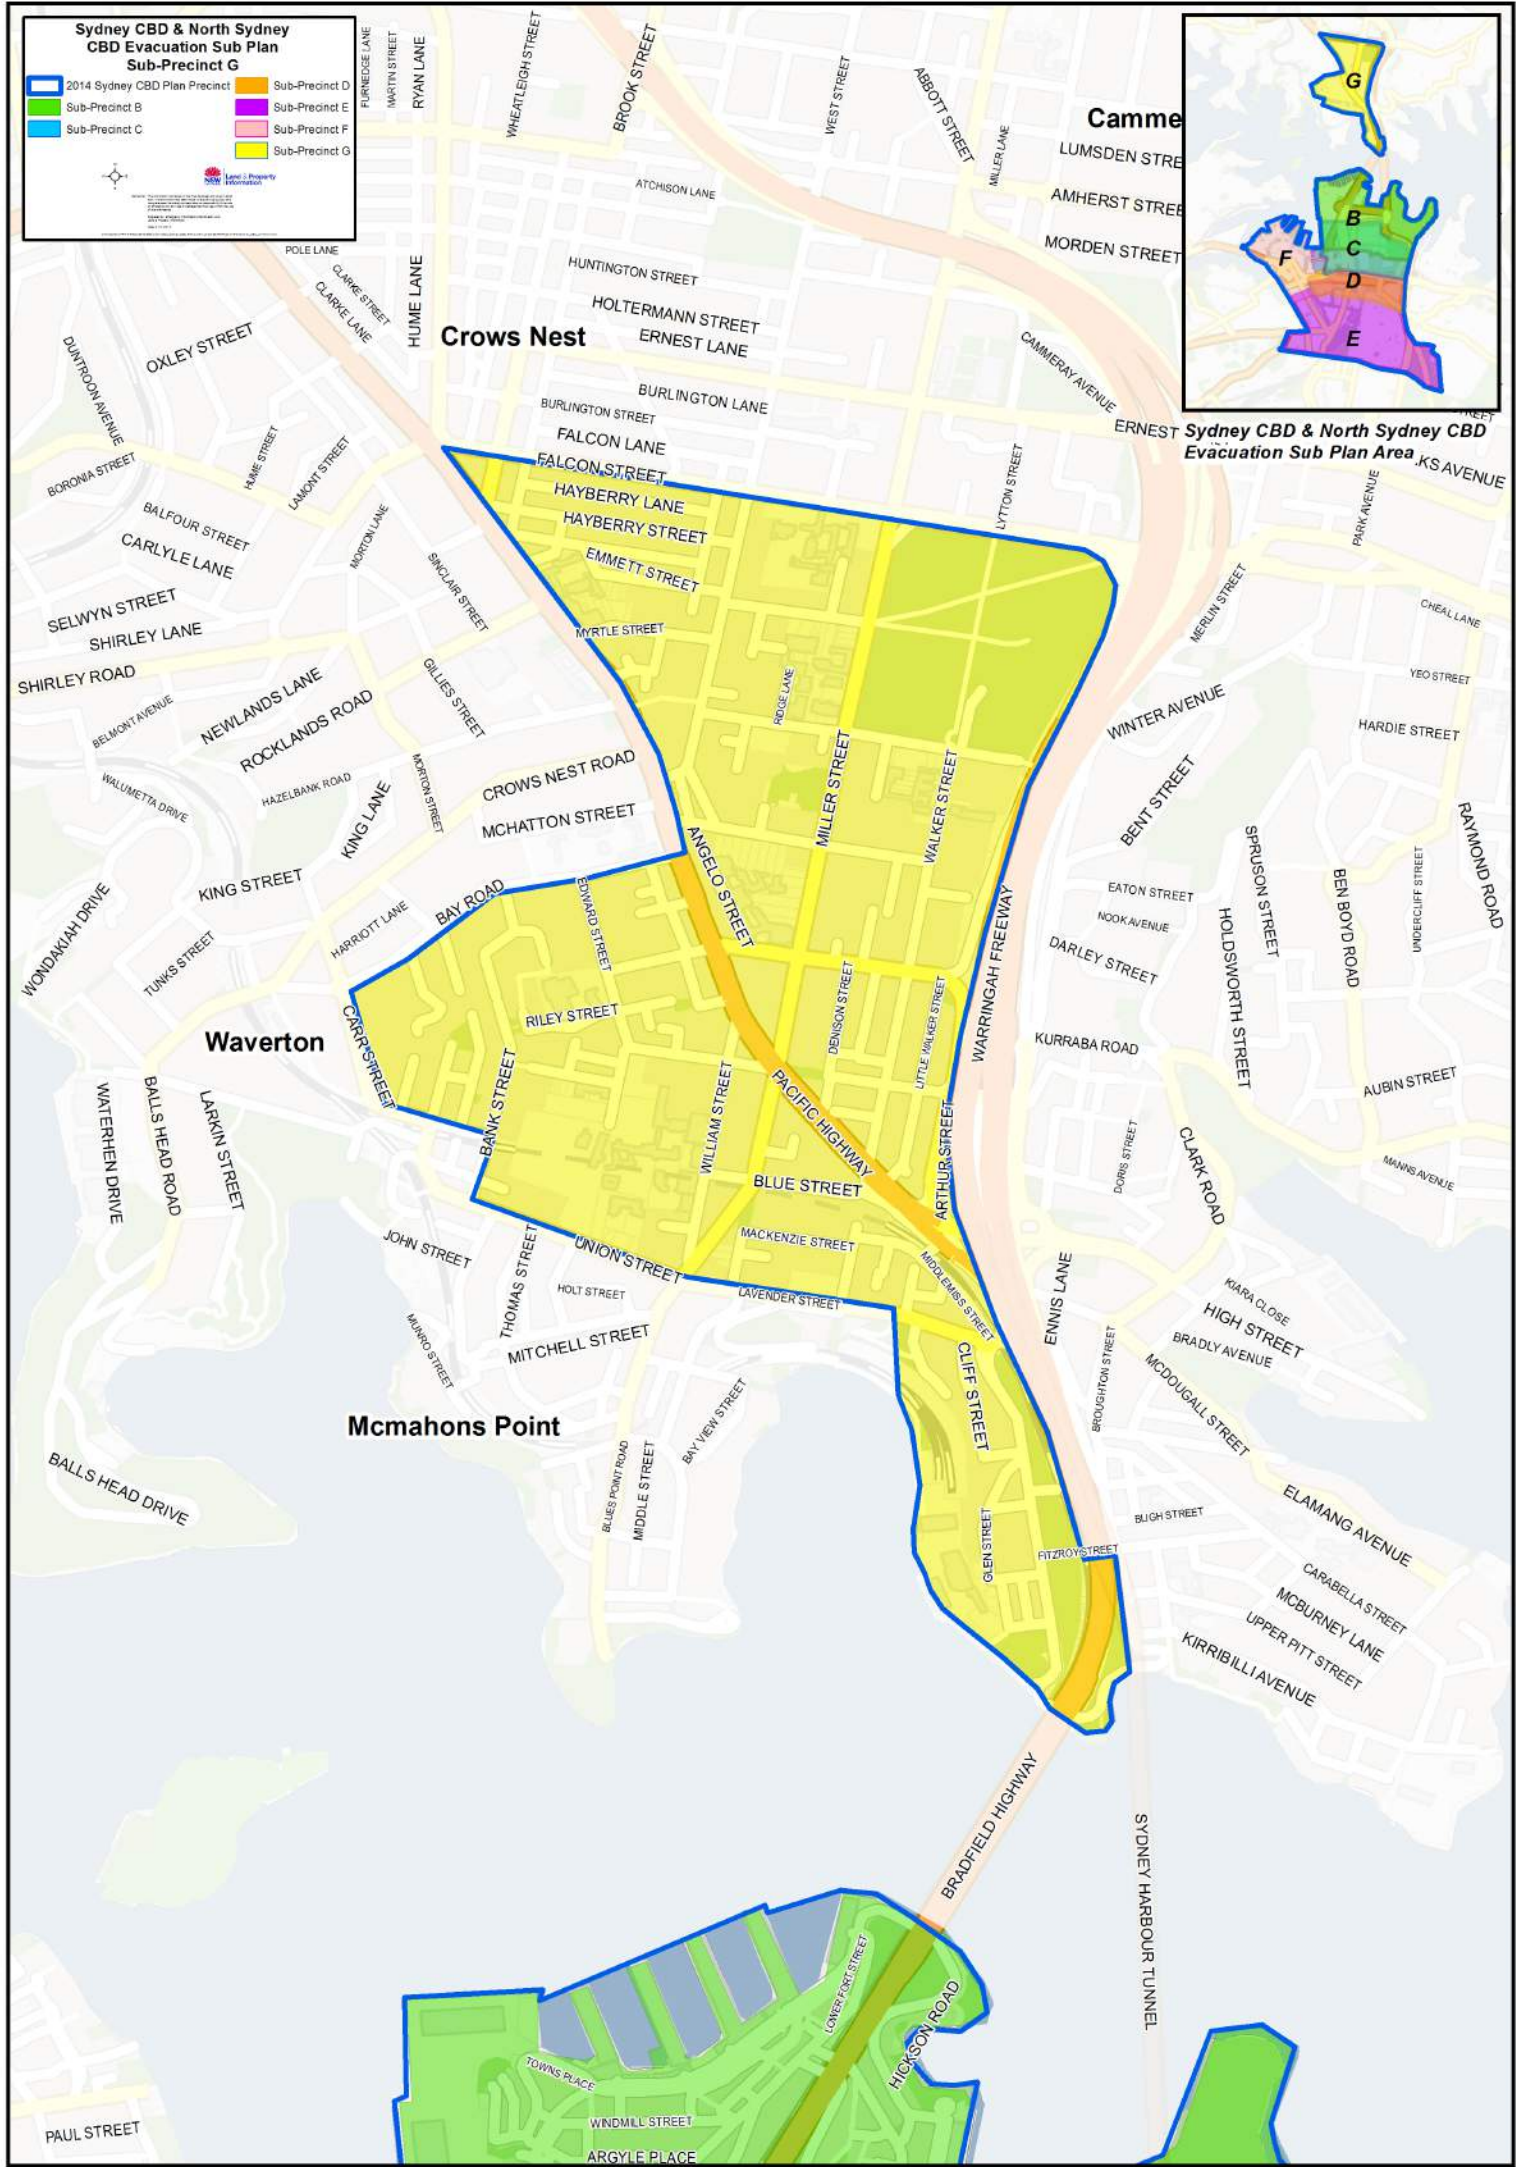

Sydney CBD & North Sydney  
CBD Evacuation Sub Plan  
Sub-Precinct G

- 2014 Sydney CBD Plan Precinct
- Sub-Precinct B
- Sub-Precinct C
- Sub-Precinct D
- Sub-Precinct E
- Sub-Precinct F
- Sub-Precinct G

Sydney CBD & North Sydney CBD  
Evacuation Sub Plan Area