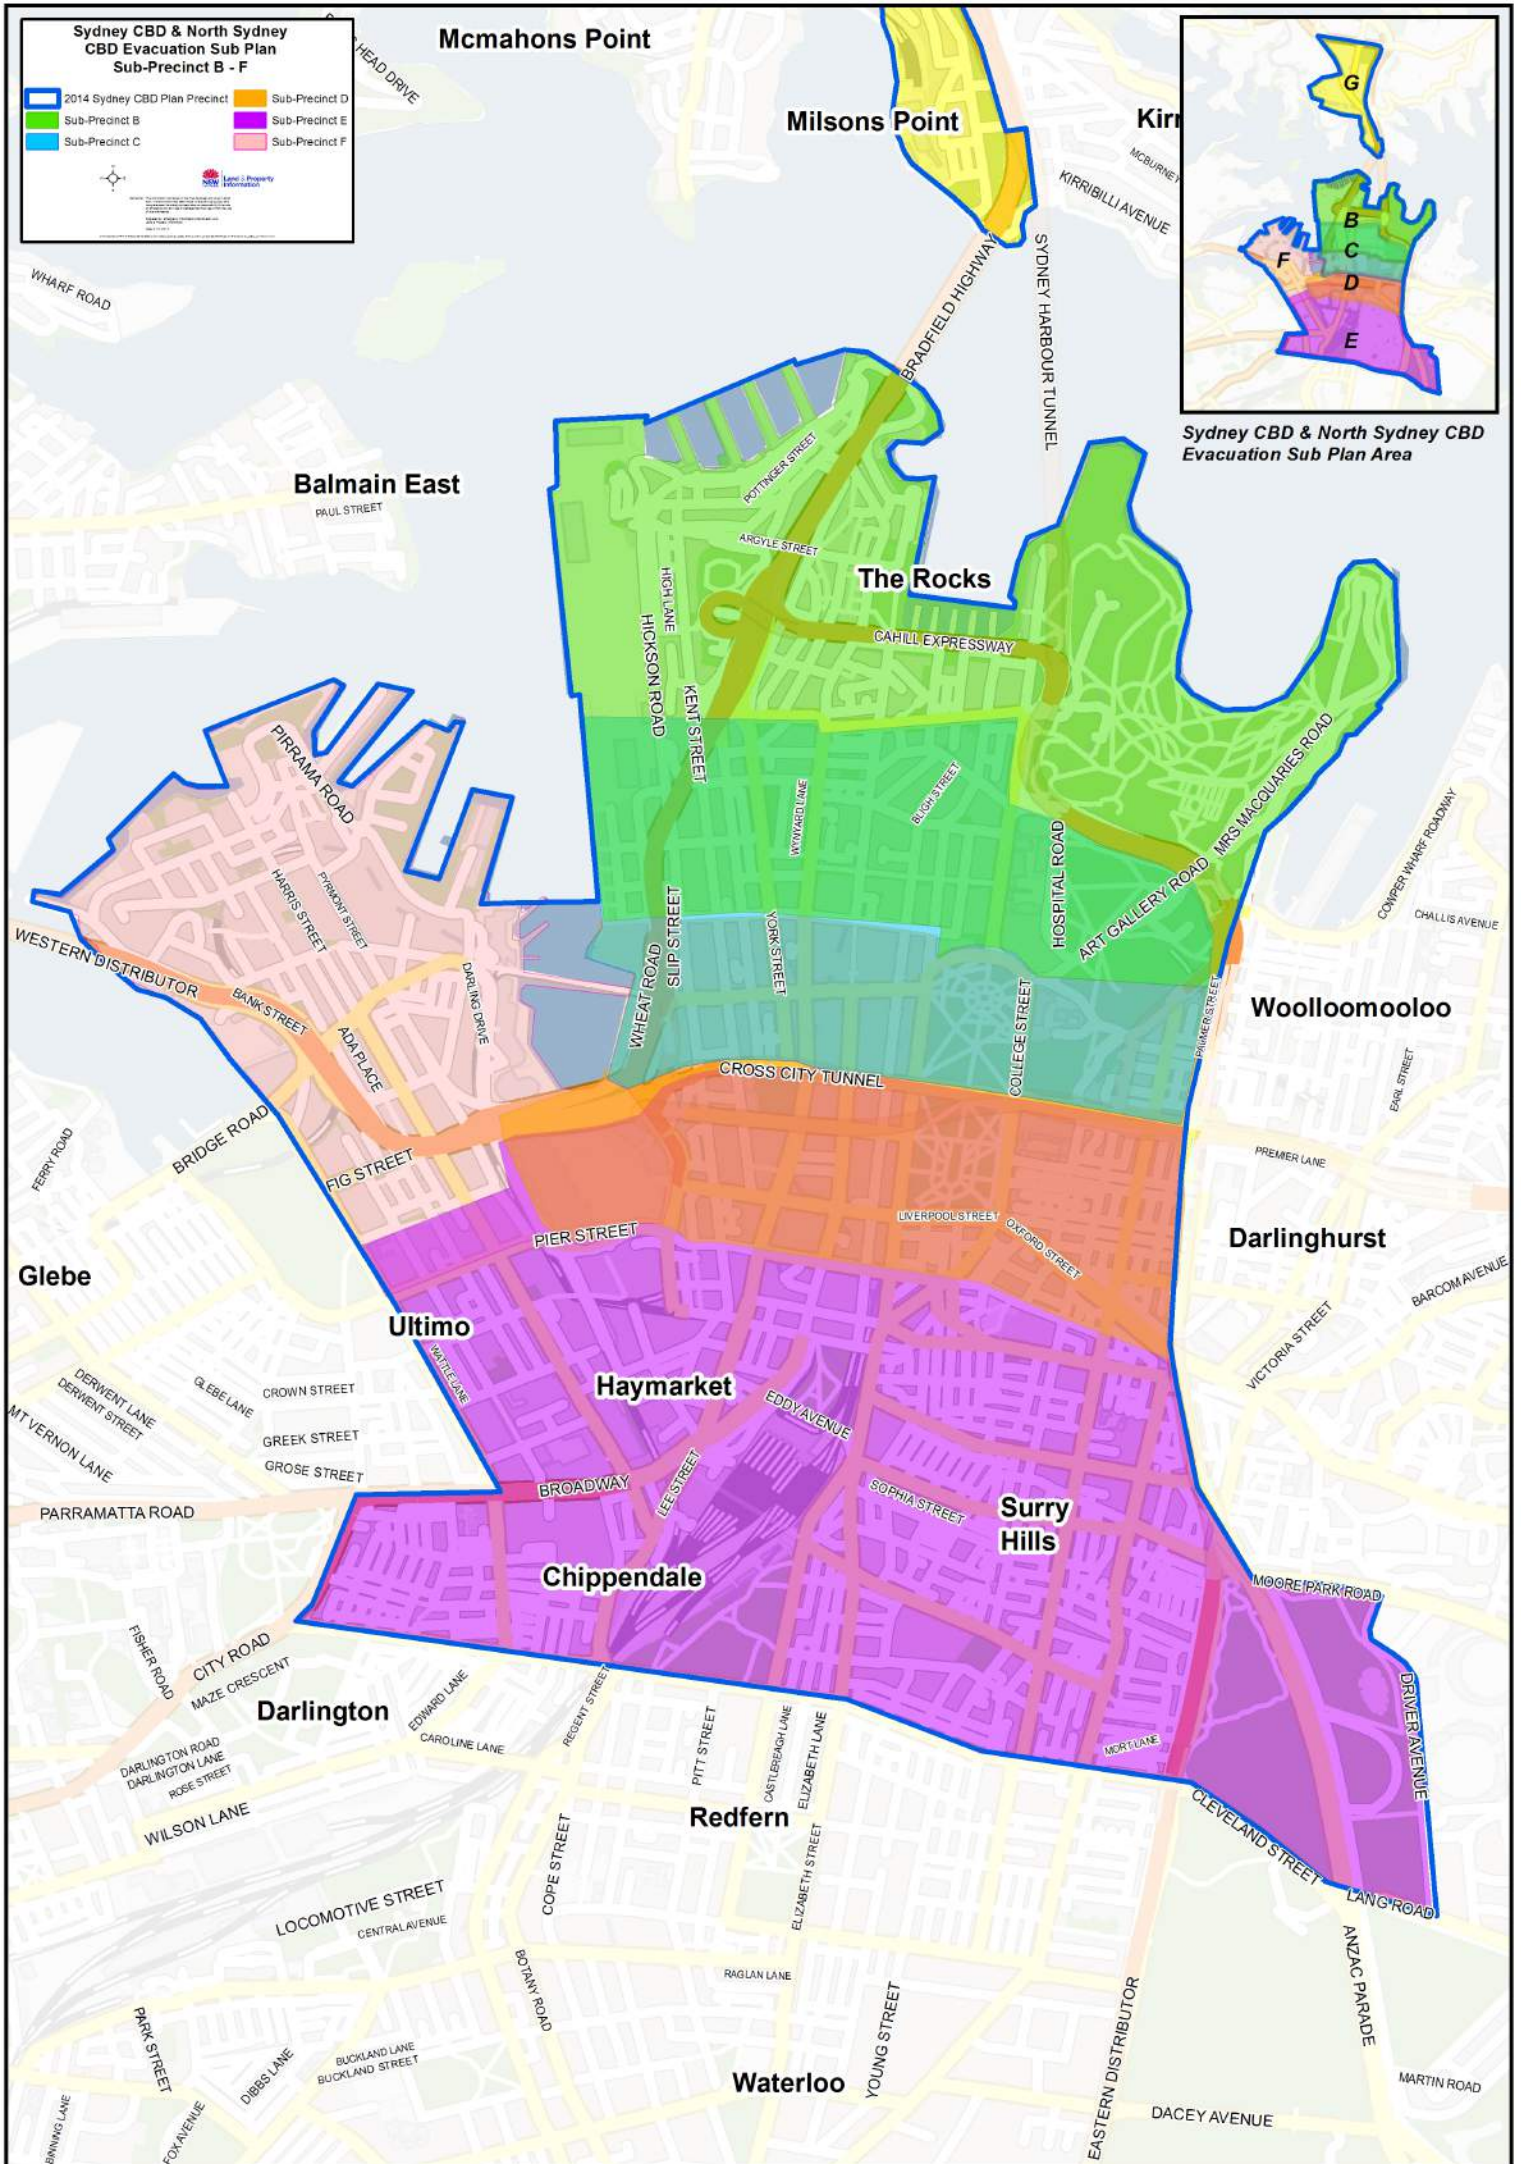

Sydney CBD & North Sydney CBD Evacuation Sub Plan
Sub-Precinct B - F

2014 Sydney CBD Plan Precinct	Sub-Precinct D
Sub-Precinct B	Sub-Precinct E
Sub-Precinct C	Sub-Precinct F

Sydney CBD & North Sydney CBD Evacuation Sub Plan Area